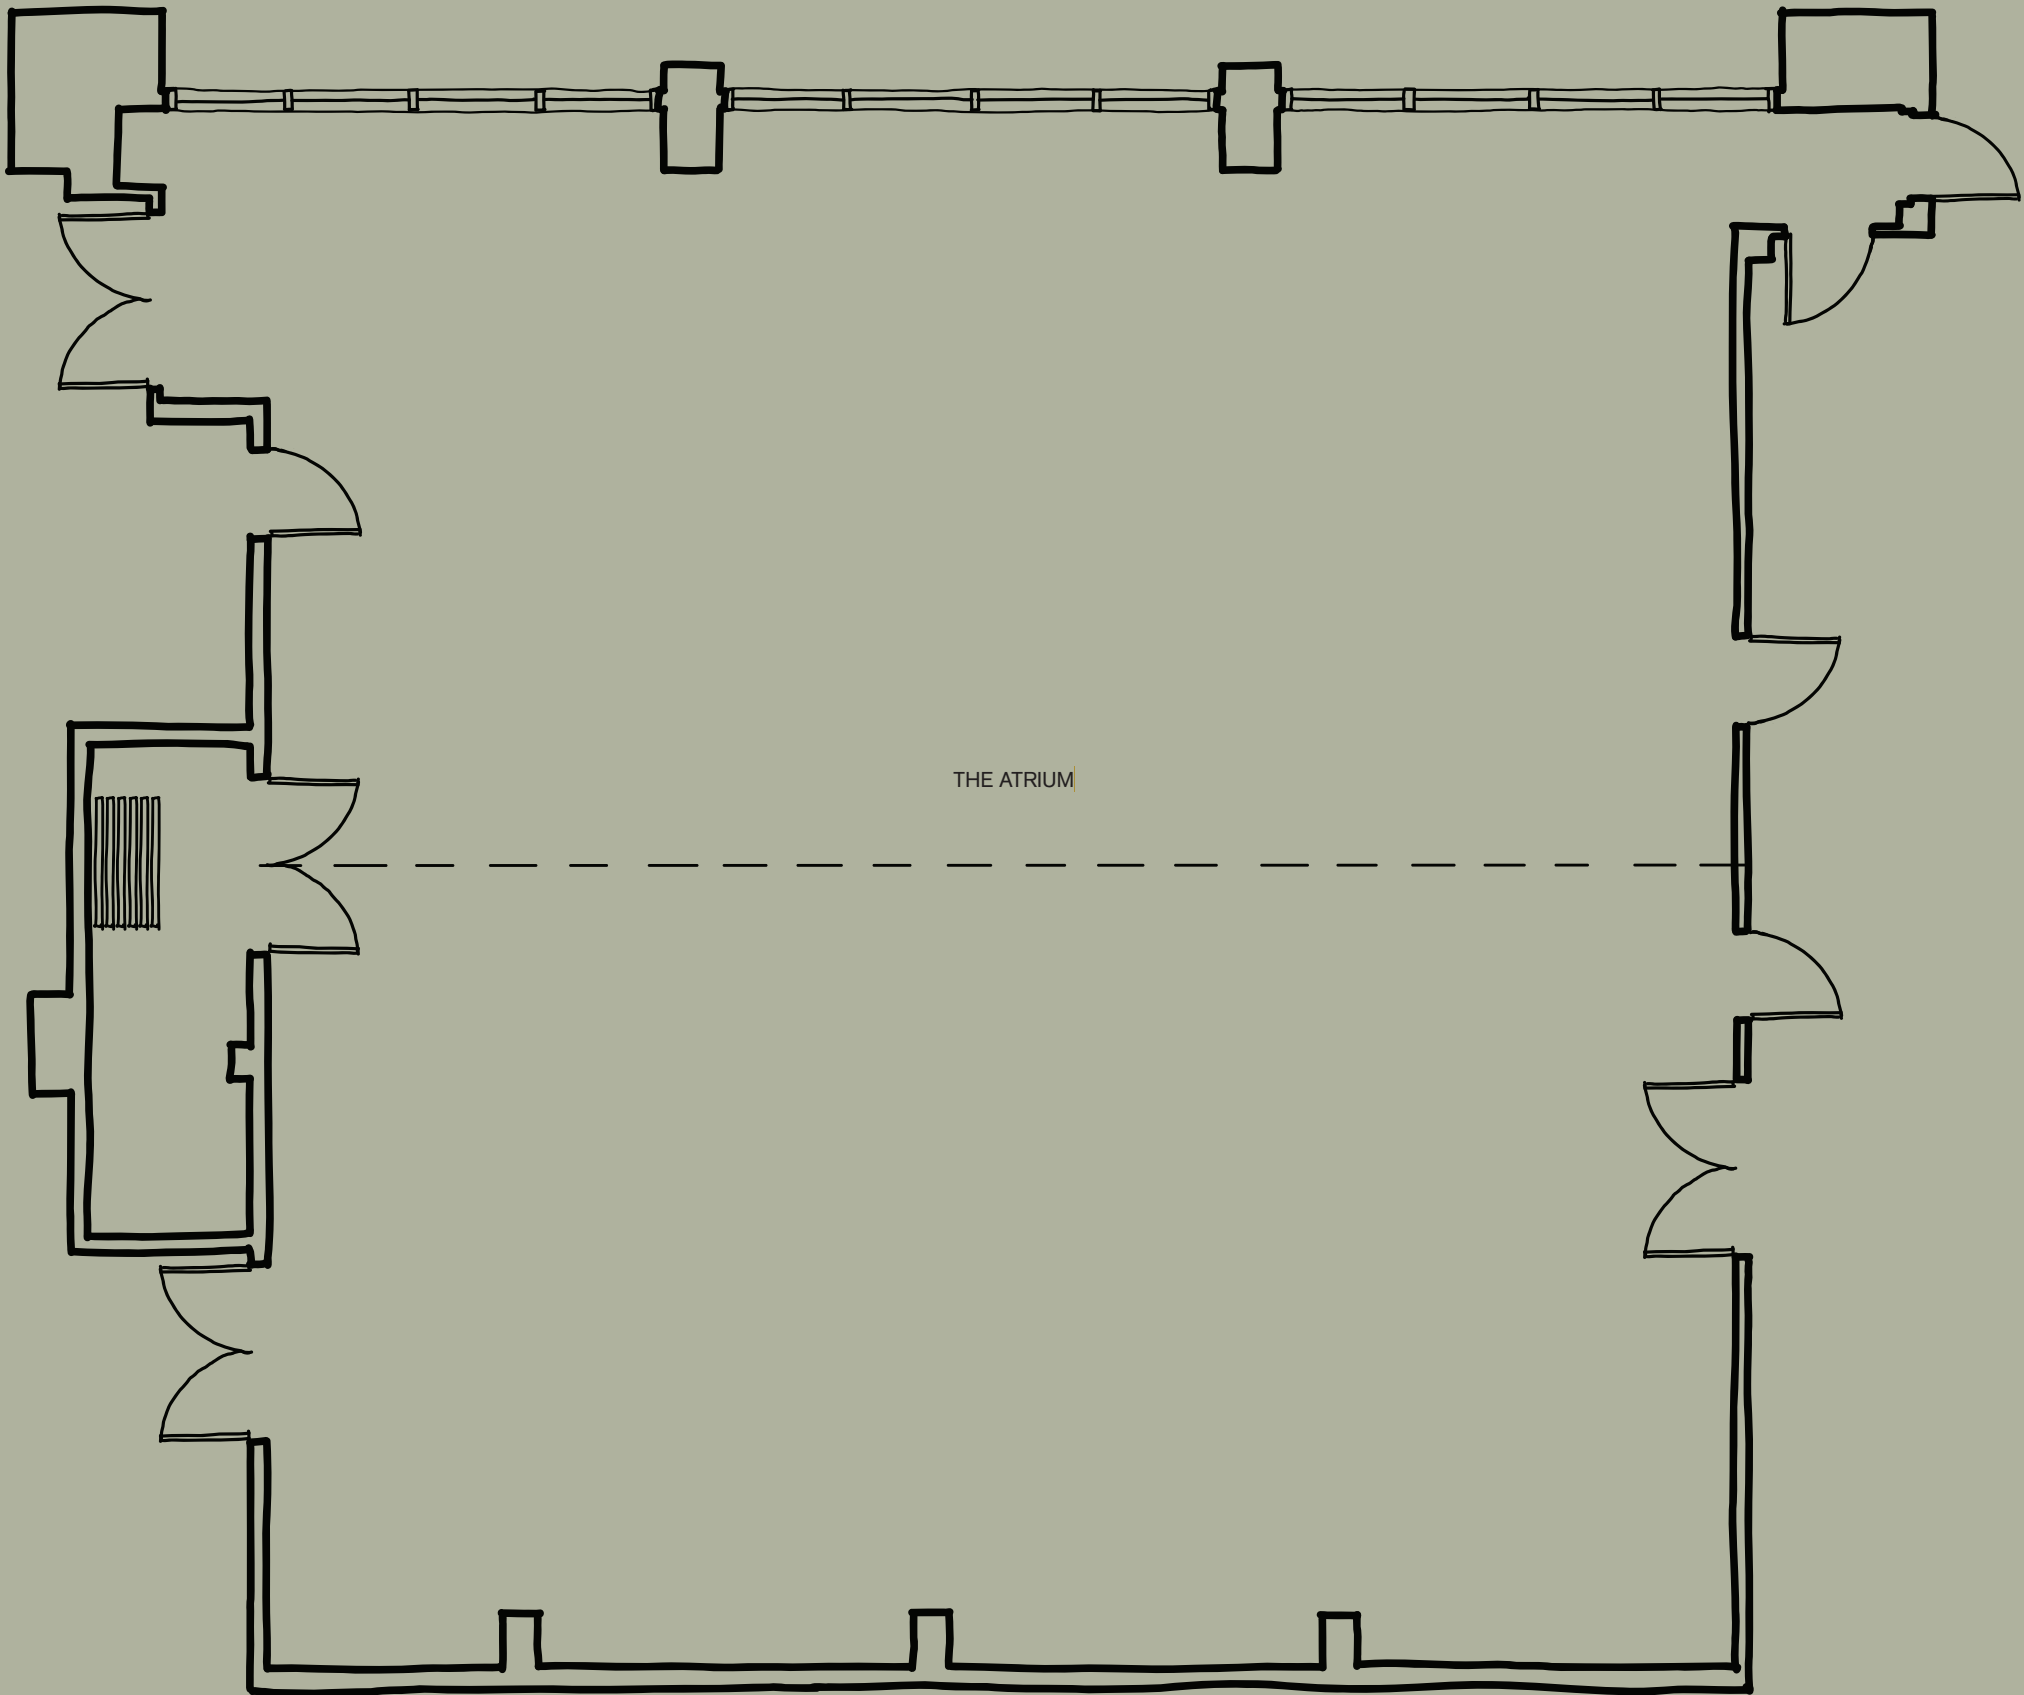

Ace Hotel Brooklyn

THE ATRIUM
2,650 sq. ft

ACE HOTEL BROOKLYN
252 Schermerhorn Street
Brooklyn, NY 11217

Email sales.bk@acehotel.com for more information.