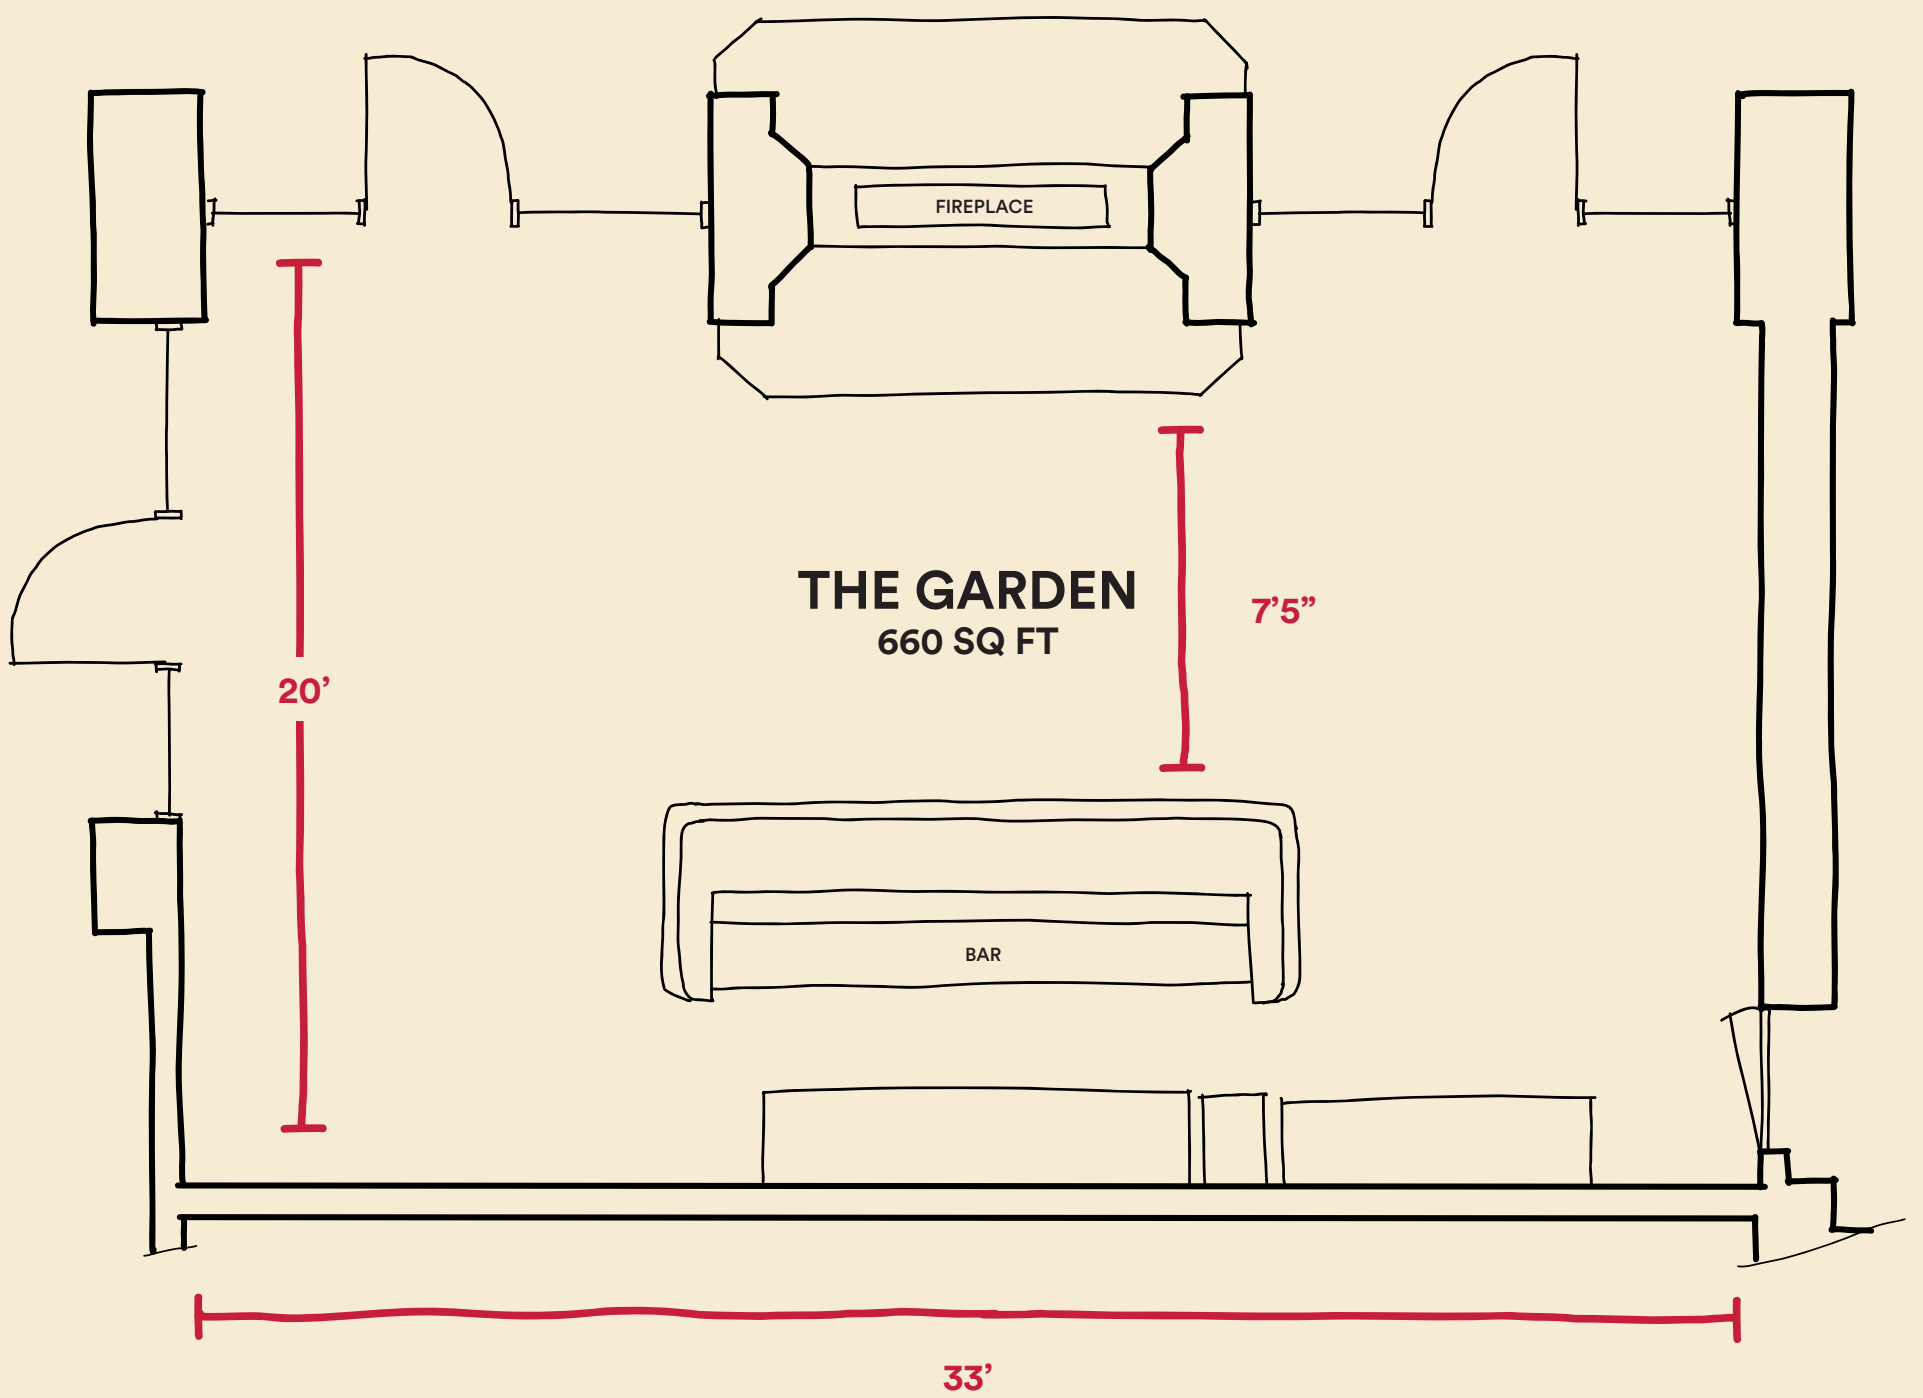

Ace Hotel Brooklyn

ACE HOTEL BROOKLYN
252 Schermerhorn street
Brooklyn, NY 11217

Email sales.bk@acehotel.com for more information.