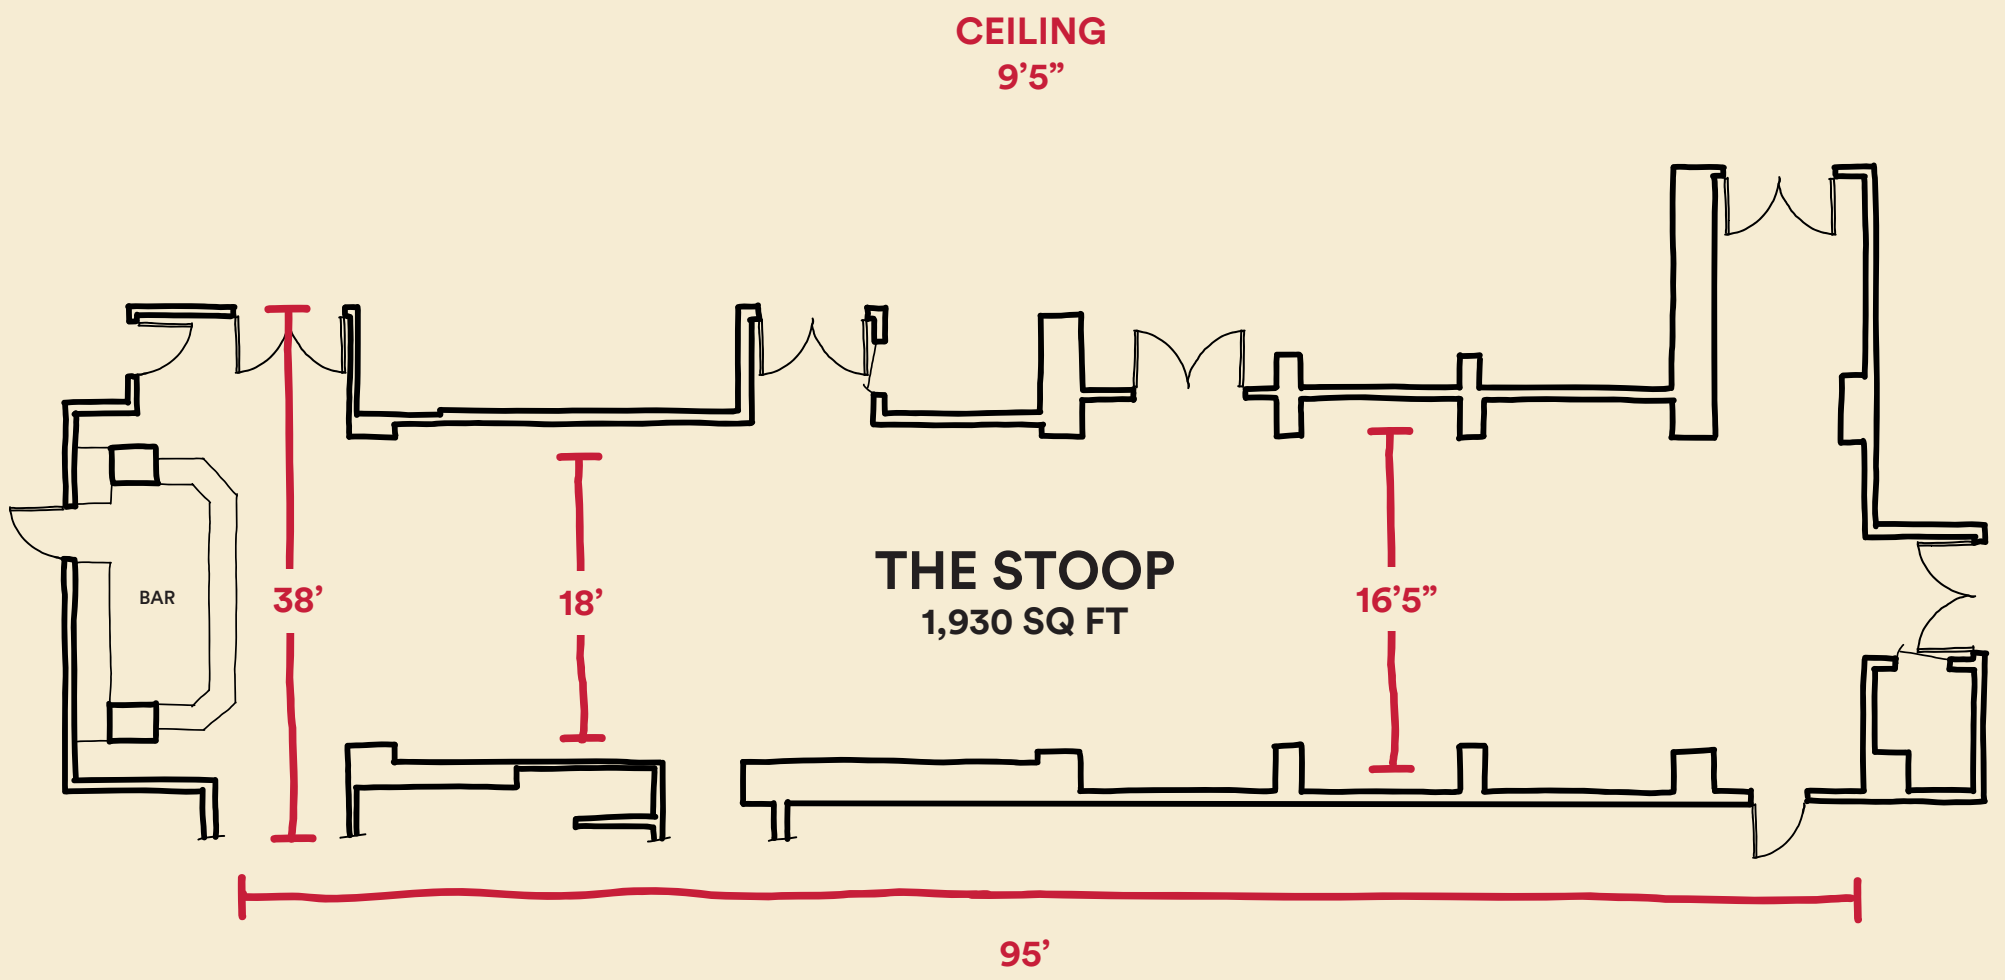

Ace Hotel Brooklyn

ACE HOTEL BROOKLYN
252 Schermerhorn street
Brooklyn, NY 11217

Email sales.bk@acehotel.com for more information.

Ace Hotel Brooklyn

CEILING
11'

THE STUDIO
1,674 SQ FT

25'

63'9"

ACE HOTEL BROOKLYN
252 Schermerhorn street
Brooklyn, NY 11217

Email sales.bk@acehotel.com for more information.

Ace Hotel Brooklyn

ACE HOTEL BROOKLYN
252 Schermerhorn street
Brooklyn, NY 11217

Email sales.bk@acehotel.com for more information.

Ace Hotel Brooklyn

ACE HOTEL BROOKLYN
252 Schermerhorn street
Brooklyn, NY 11217

Email sales.bk@acehotel.com for more information.