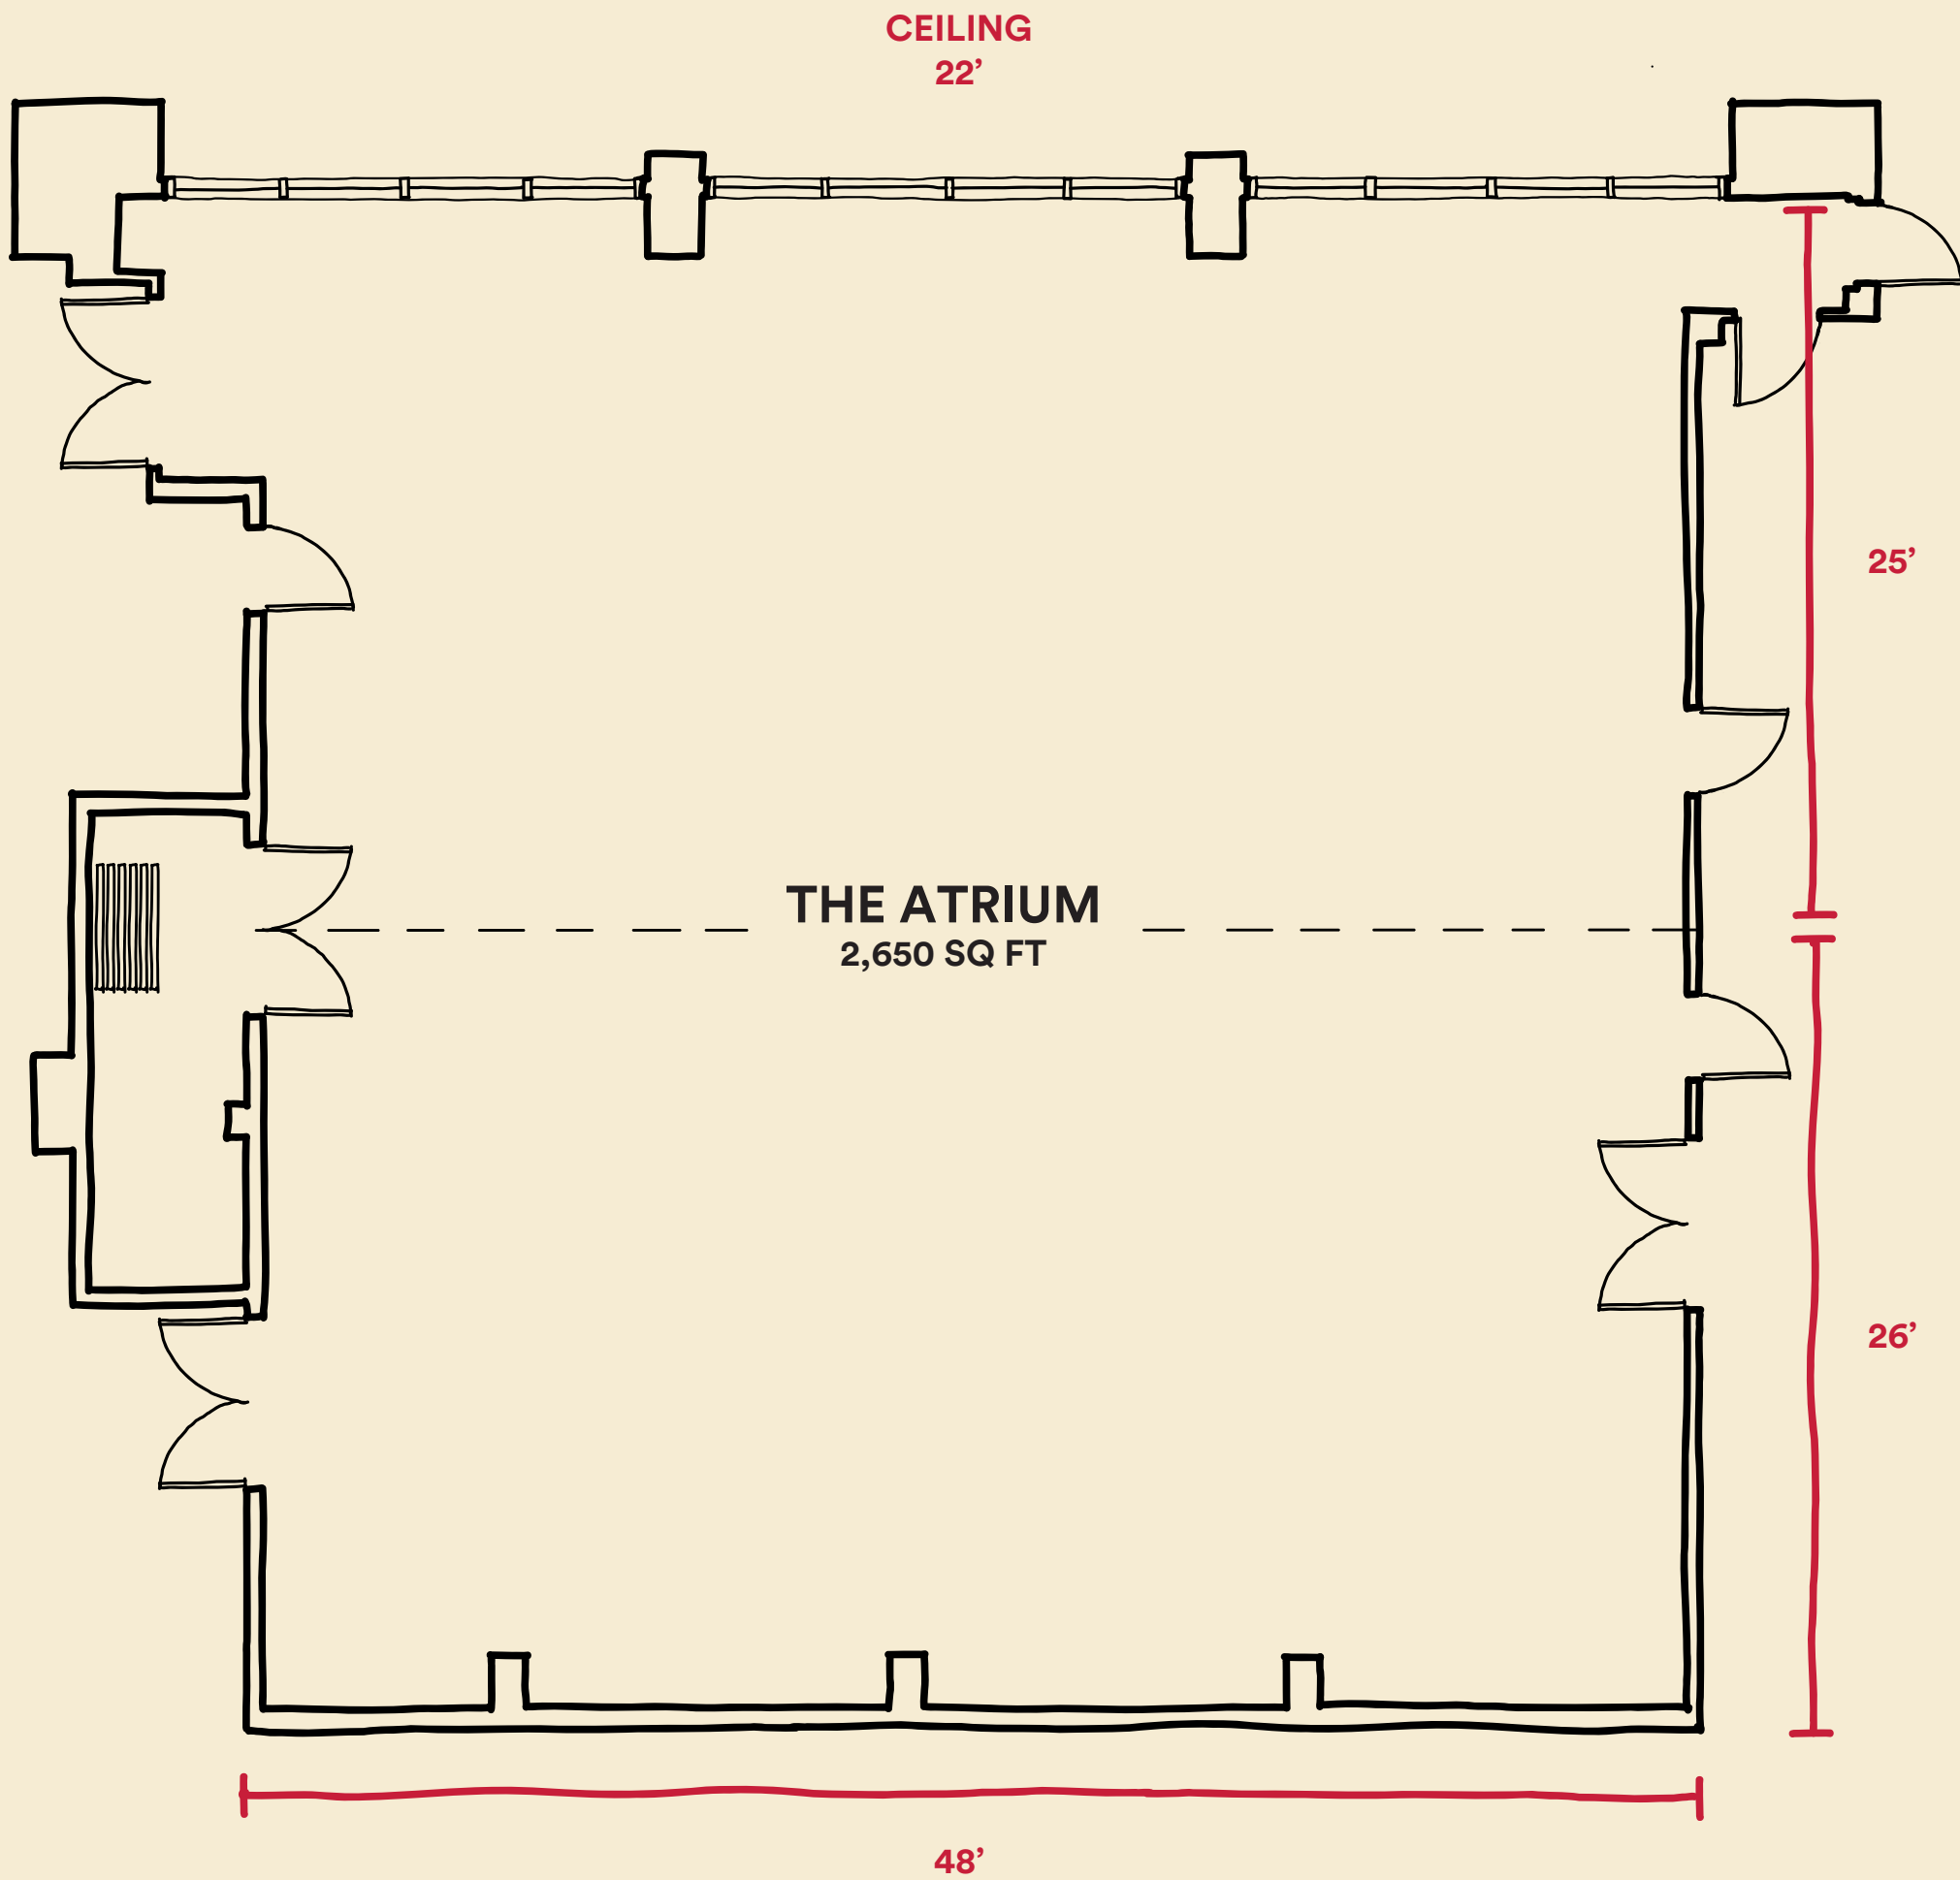

Ace Hotel Brooklyn

ACE HOTEL BROOKLYN
252 Schermerhorn street
Brooklyn, NY 11217

Email sales.bk@acehotel.com for more information.

Ace Hotel Brooklyn

CEILING
11'

THE STUDIO
1,674 SQ FT

25'

63'9"

ACE HOTEL BROOKLYN
252 Schermerhorn street
Brooklyn, NY 11217

Email sales.bk@acehotel.com for more information.

Ace Hotel Brooklyn

ACE HOTEL BROOKLYN
252 Schermerhorn street
Brooklyn, NY 11217

Email sales.bk@acehotel.com for more information.