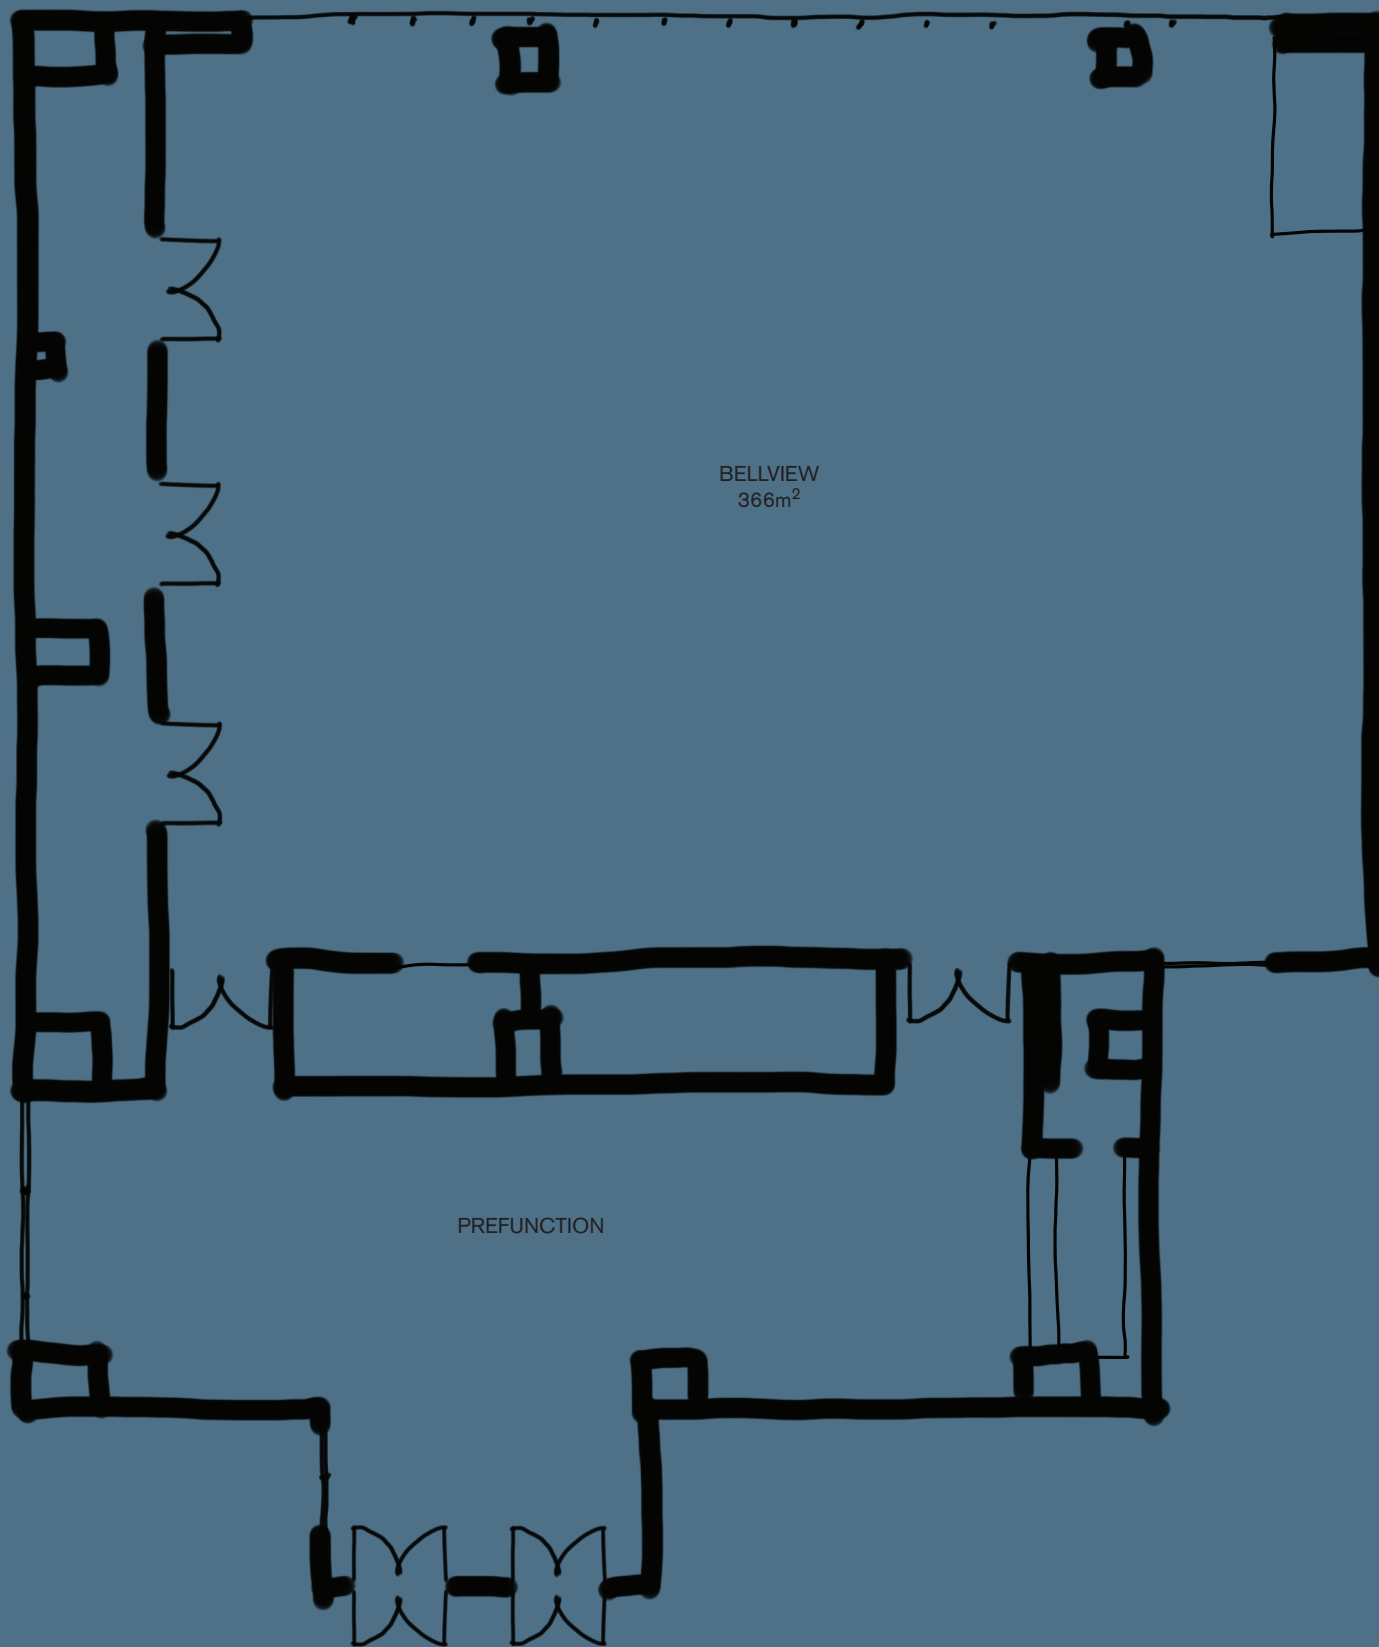

Ace Hotel Kyoto

ACE HOTEL KYOTO OVERALL EVENT SPACE PLAN

ACE HOTEL KYOTO
245-2 Kurumayacho
Nakagyo Ward, Kyoto, 604-8185
Japan

Email sales.kyo@acehotel.com for more information.

Ace Hotel Kyoto

BELLVIEW

ACE HOTEL KYOTO
245-2 Kurumayacho
Nakagyo Ward, Kyoto, 604-8185
Japan