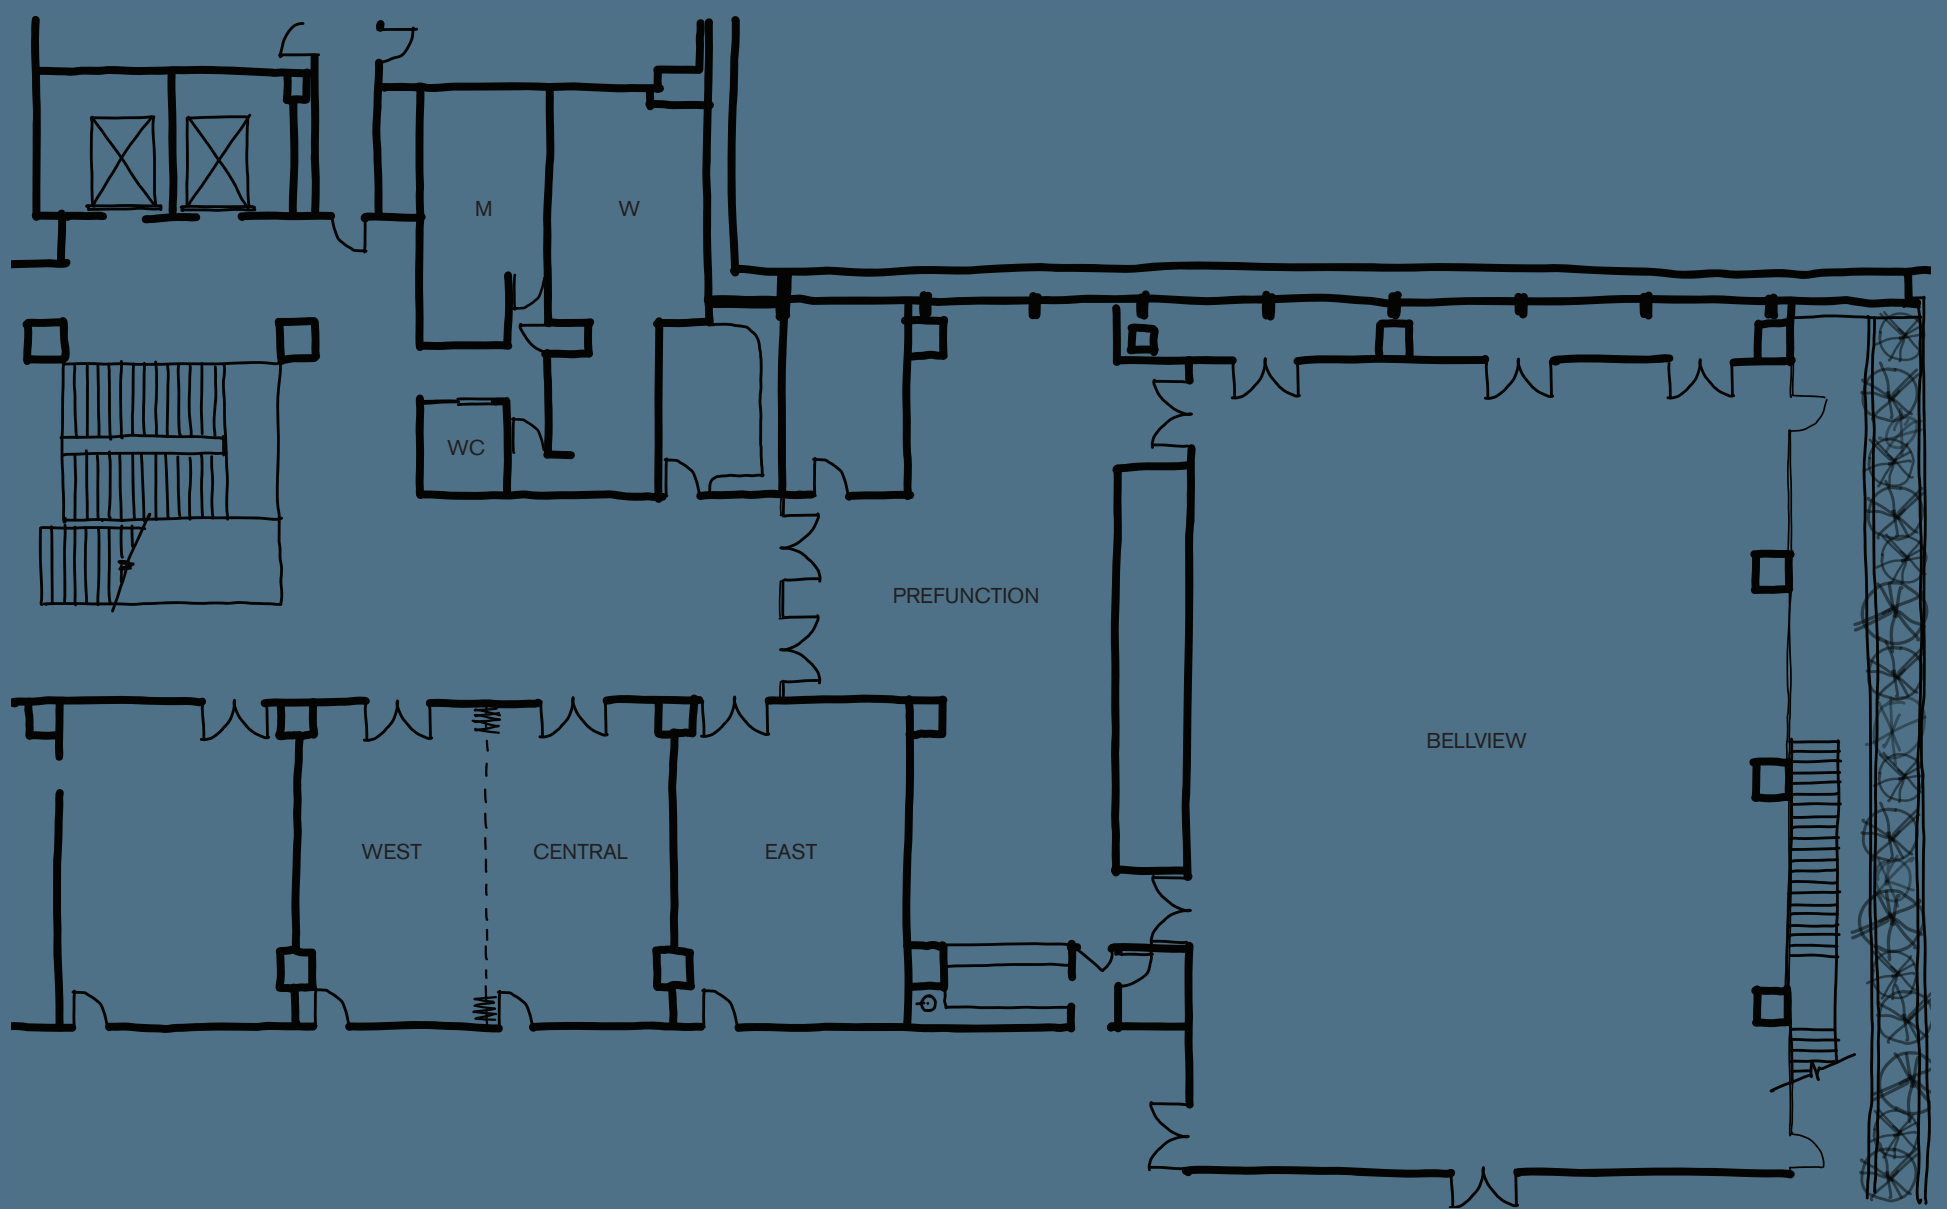

Ace Hotel Kyoto

ACE HOTEL KYOTO OVERALL EVENT SPACE PLAN

ACE HOTEL KYOTO
245-2 Kurumayacho
Nakagyo Ward, Kyoto, 604-8185
Japan

Email sales.kyo@acehotel.com for more information.

Ace Hotel Kyoto

BELLVIEW

ACE HOTEL KYOTO
245-2 Kurumayacho
Nakagyo Ward, Kyoto, 604-8185
Japan