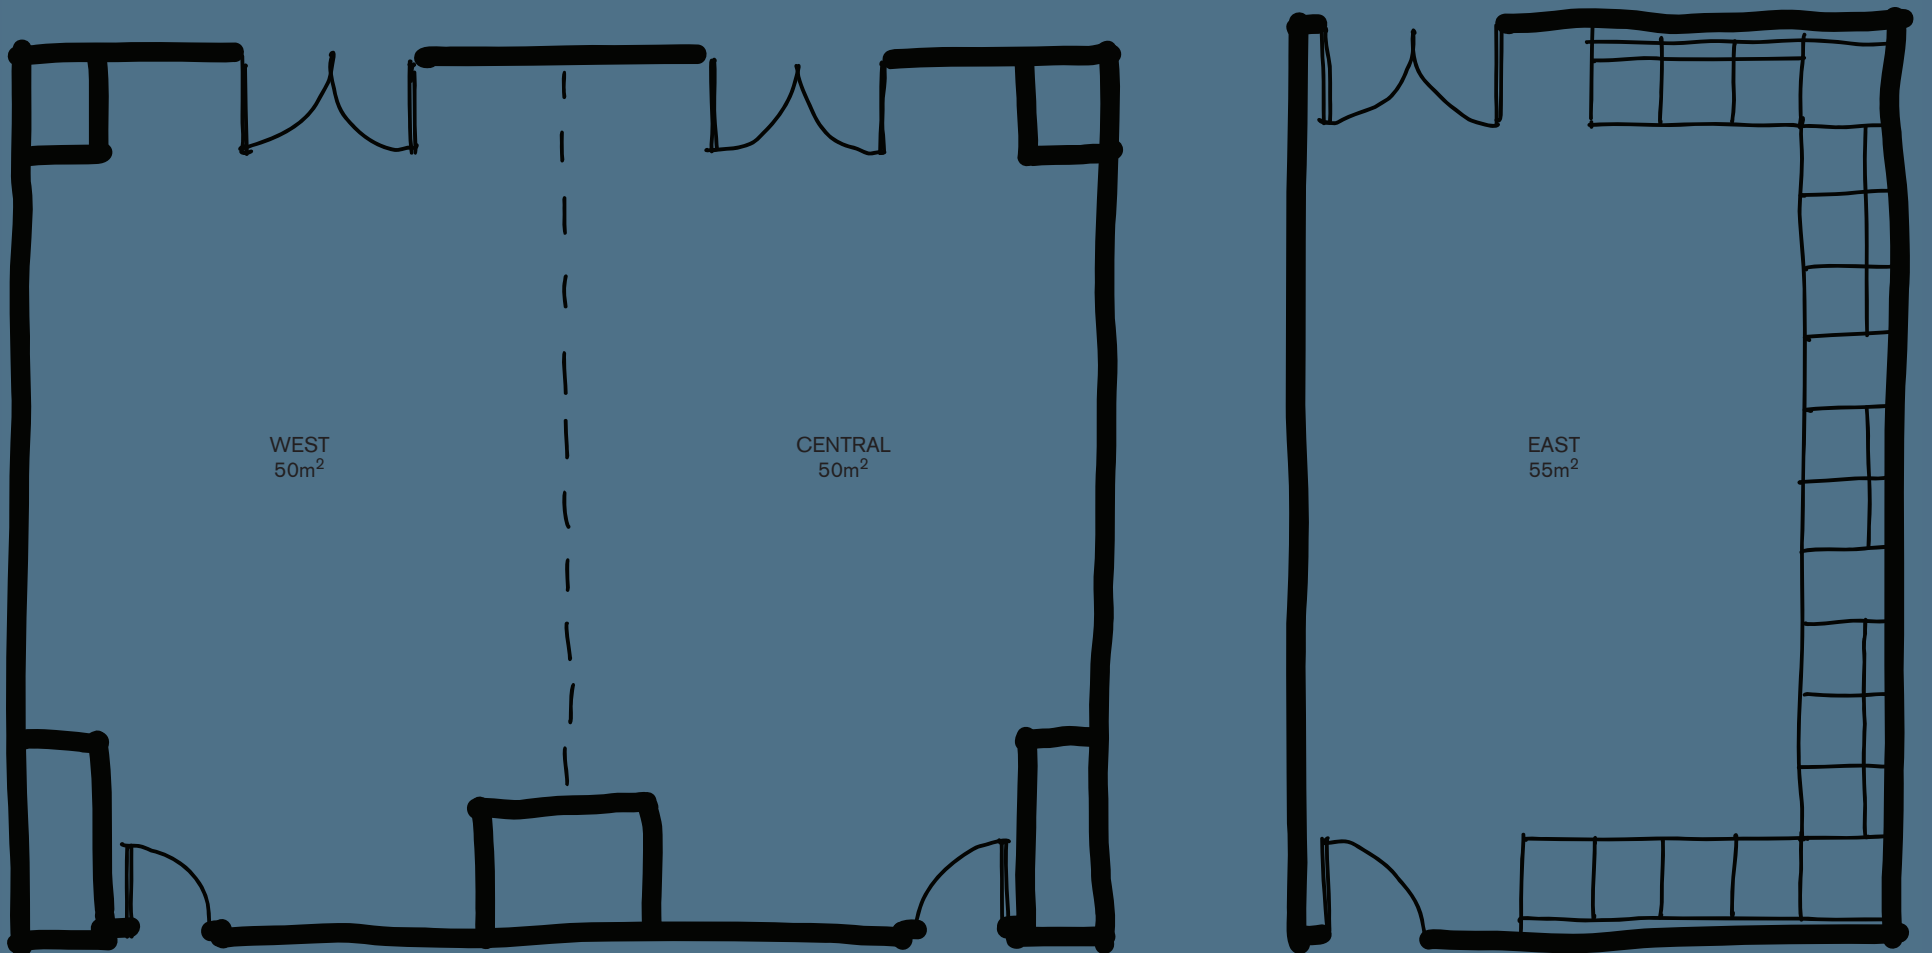

Ace Hotel Kyoto

WEST, CENTRAL & EAST ROOMS

ACE HOTEL KYOTO
245-2 Kurumayacho
Nakagyo Ward, Kyoto, 604-8185
Japan

Email sales.kyo@acehotel.com for more information.