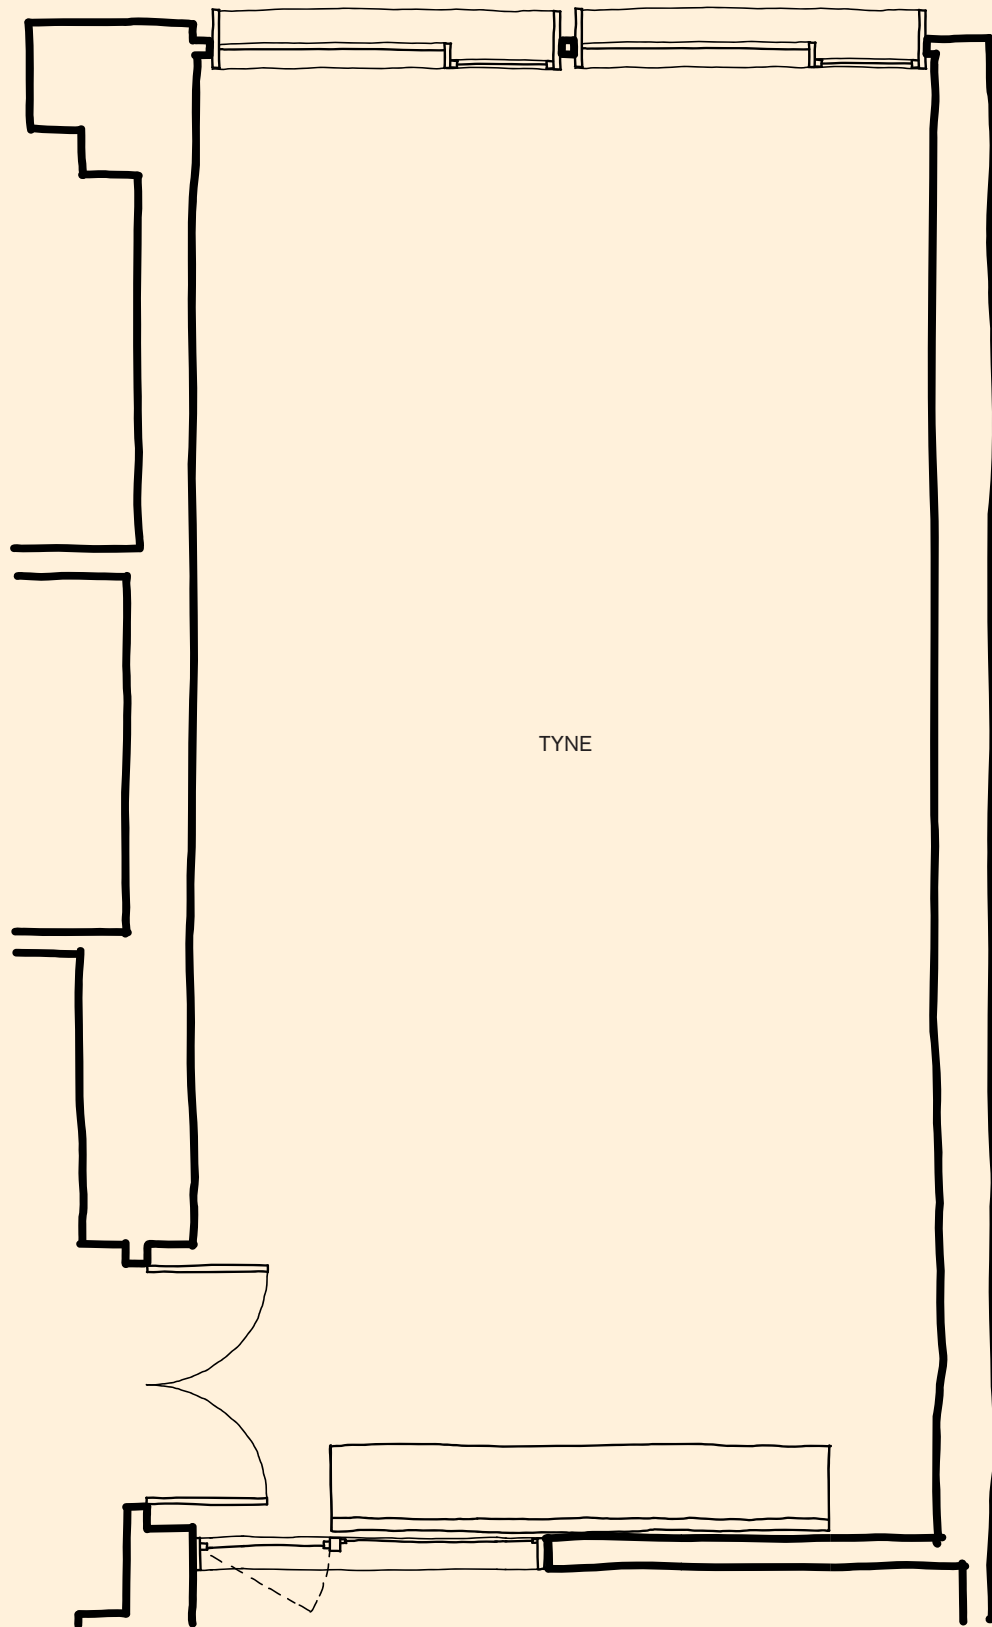

Ace Hotel Sydney

Tyne: 5.7m x 11.5m | 66 square meters

TYNE

ACE HOTEL SYDNEY
47/53 Wentworth Ave
Sydney NSW 2000
Australia

Email sales.syd@acehotel.com for more
information