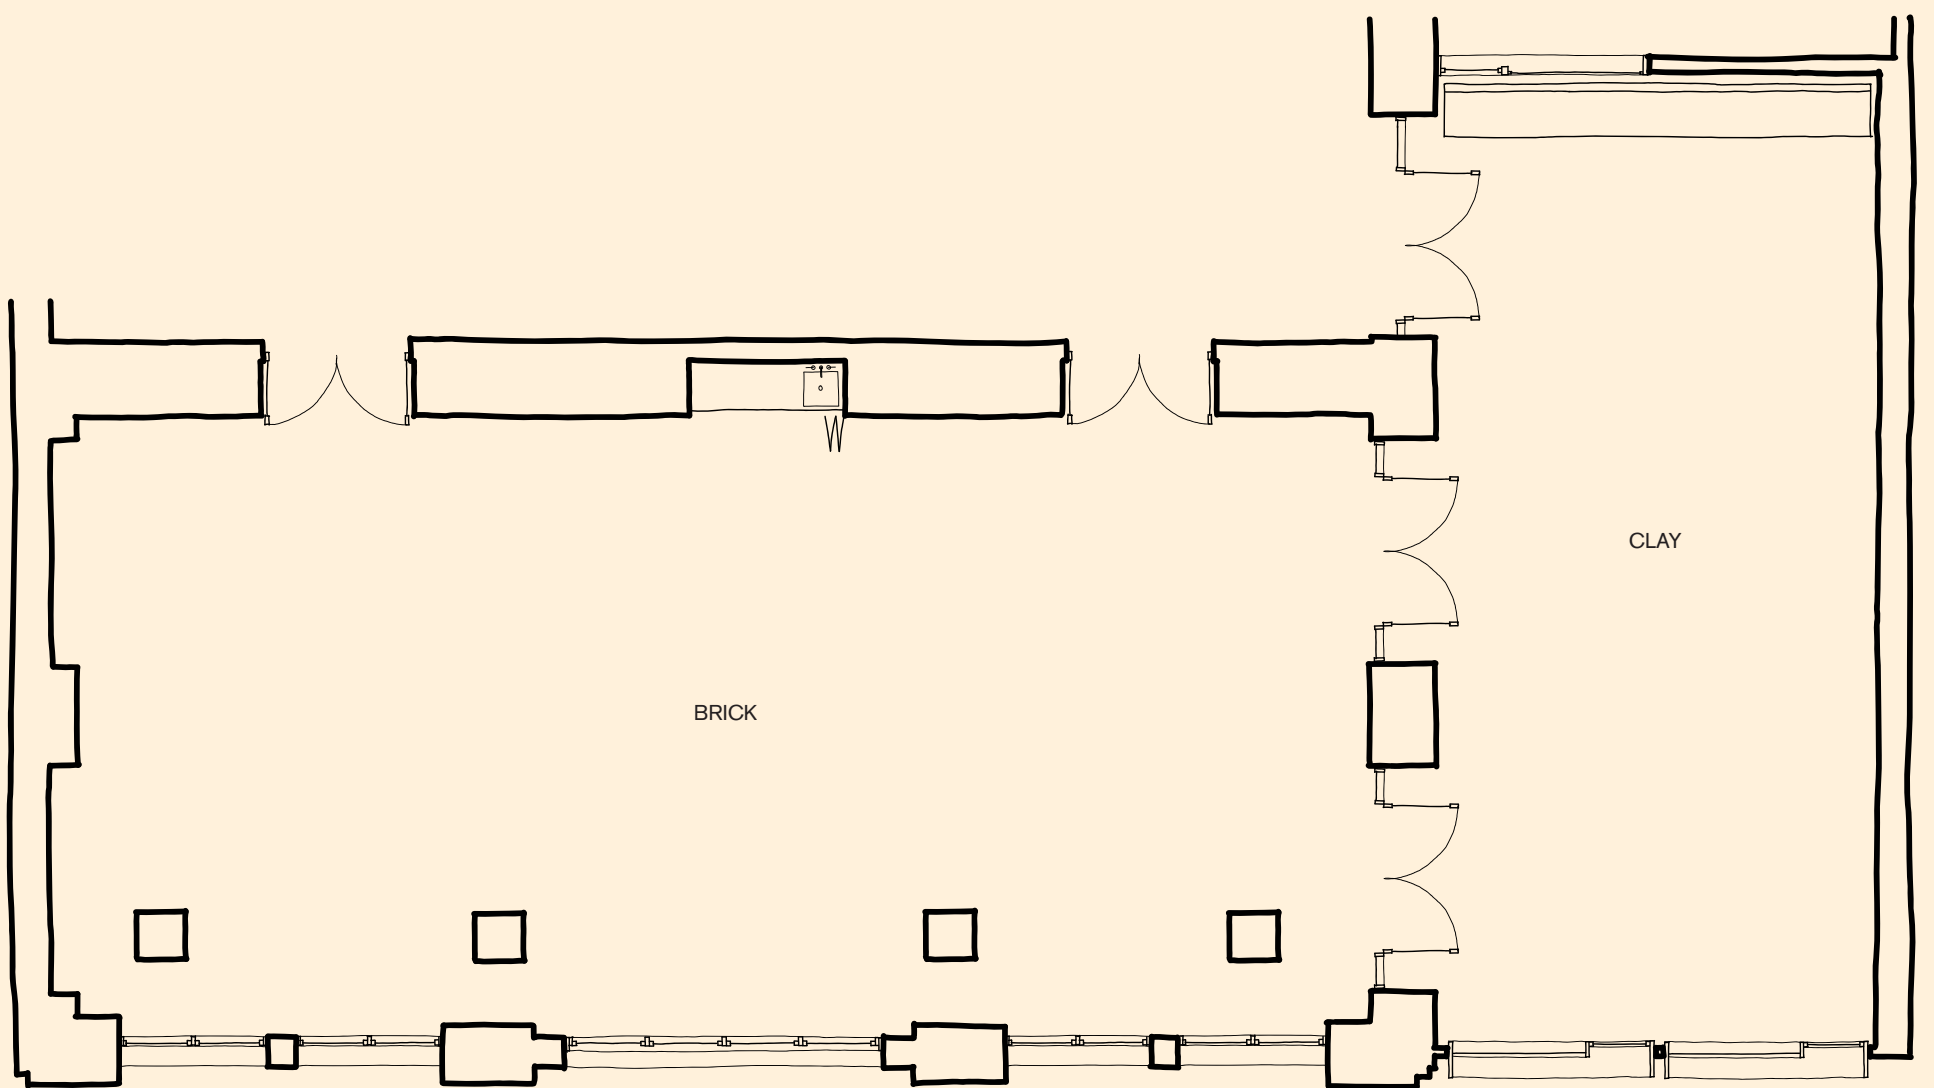

# Ace Hotel Sydney

Brick: 7.7m x 16.9m | 130 square meters  
Clay: 5.7m x 12.4 m | 70 square meters